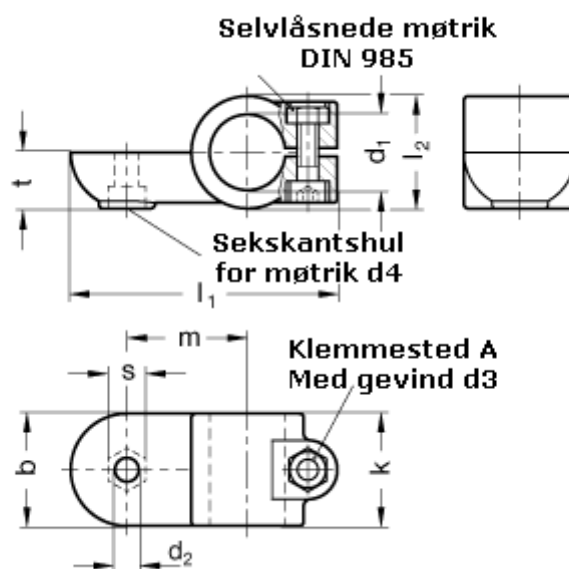

Article number: 20278B45OZ2SW

Description: E+G Swivel clamp connector
GN278-B45-OZ-2-SW

Measures

$b = 65$	$m = 70$
$d_1 = B45$	$s = 17.0$
$d_2 = 10.5$	$t = 32.5$
$d_3 = M10$	
$d_4 = M10$	
$k = 65$	
$l_1 = 148$	
$l_2 = 65$	